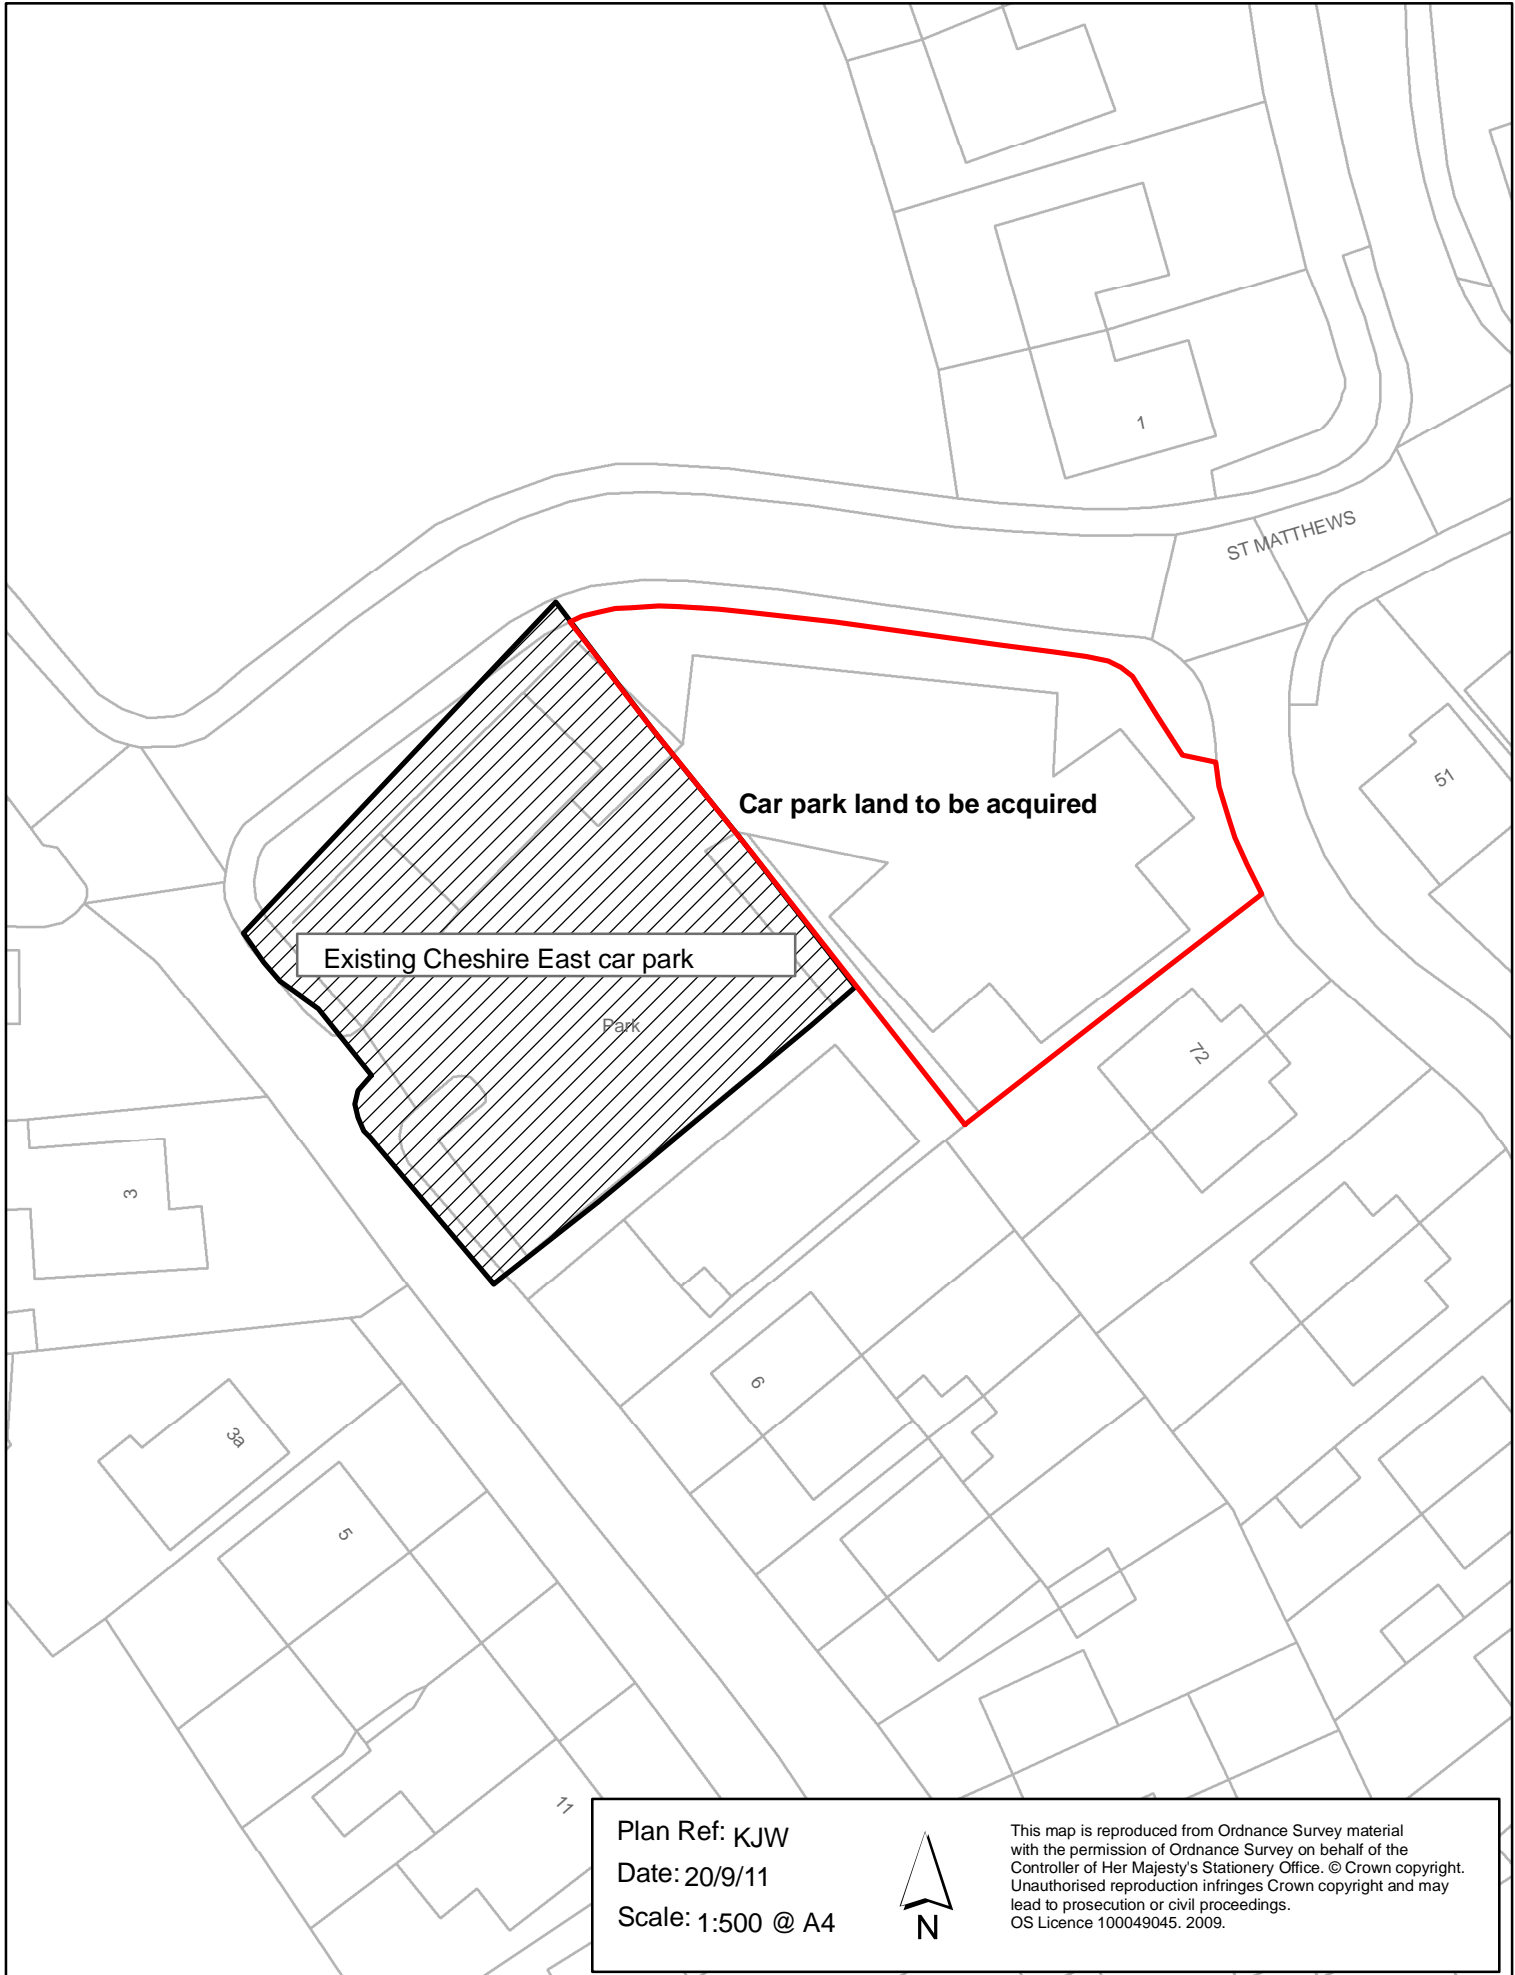

Waterloo Road Car Park, Haslington.

Plan Ref: KJW

Date: 20/9/11

Scale: 1:500 @ A4

This map is reproduced from Ordnance Survey material with the permission of Ordnance Survey on behalf of the Controller of Her Majesty's Stationery Office. © Crown copyright. Unauthorised reproduction infringes Crown copyright and may lead to prosecution or civil proceedings. OS Licence 100049045. 2009.